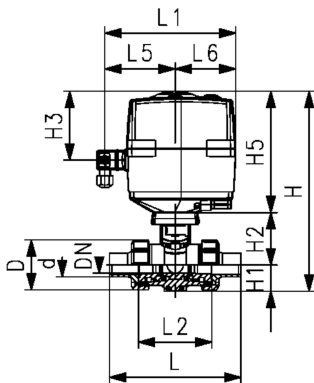

PROGEF Standard 3-Way ball valve type 543 Pro
Horizontal/L-port 24V
With manual emergency override
With butt fusion spigots/IR-Plus SDR11 metric

Model:

- Material: PP-H
- Voltage 24V AC/DC
- Factory set control range 90°<
- Basic position A-C opened, activated position B-C opened, see flow scheme
- Other positions possible by adjusting the limit switches
- Heating element, position feedback (Open/Close/ Middle)
- Integrated stainless steel mounting inserts

Option:

- Optional accessories: Fail-safe return unit, Monitoring board, Position controller, Profibus DP board

d (mm)	DN (mm)	Size (inch)	PN (bar)	kv-value (Δp=1 bar) (l/min)	EA	EPDM Code	SP	Weight (kg)
20	15	½	10	75	EA25	199 168 243	1	2.048
25	20	¾	10	150	EA25	199 168 244	1	2.142
32	25	1	10	280	EA25	199 168 245	1	2.676
40	32	1 ¼	10	480	EA25	199 168 246	1	2.948
50	40	1 ½	10	620	EA25	199 168 247	1	2.885
63	50	2	10	1230	EA25	199 168 248	1	3.833

d (mm)	FKM Code	SP	Weight (kg)
20	199 168 253	1	2.048
25	199 168 254	1	2.142
32	199 168 255	1	2.272
40	199 168 256	1	2.562
50	199 168 257	1	2.885
63	199 168 258	1	3.833

d (mm)	D (mm)	H (mm)	H1 (mm)	H2 (mm)	H3 (mm)	H5 (mm)	H6 (mm)	L (mm)	L1 (mm)	L2 (mm)	L3 (mm)	L4 (mm)	L5 (mm)	L6 (mm)	L7 (mm)
20	50	231	28	64	94	167	8	146	180	72	36	25	97	83	122
25	58	240	32	73	94	167	8	163	180	85	43	25	97	83	122
32	68	240	36	73	94	167	8	178	180	98	49	25	97	83	122
40	84	251	45	84	94	167	9	204	180	118	59	45	97	83	122
50	97	251	51	84	94	167	9	237	180	135	68	45	97	83	122
63	124	273	65	106	94	167	9	296	180	176	88	45	97	83	122

d (mm)	L8 (mm)	M (mm)	e (mm)	closest inch (inch)
20	33	6	1.9	½
25	33	6	2.3	¾
32	33	6	2.9	1
40	33	8	3.7	1 ¼
50	33	8	4.6	1 ½
63	33	8	5.3	2

Data sheet

valid from: 4/3/25

The technical data are not binding. They neither constitute expressly warranted characteristics nor guaranteed properties nor a guaranteed durability. They are subject to modification. Our General Terms of Sale apply.