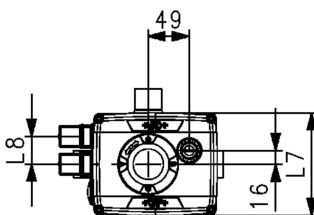

PROGEF Standard 3-Way ball valve type 543 Pro
Horizontal/L-port 24V
With manual emergency override
With butt fusion spigots/IR-Plus SDR11 metric

Model:

- Material: PP-H
- Voltage 24V AC/DC
- Factory set control range 90°<
- Basic position A-C opened, activated position B-C opened, see flow scheme
- Other positions possible by adjusting the limit switches
- Heating element, position feedback (Open/Close/ Middle)
- Integrated stainless steel mounting inserts

Option:

- Optional accessories: Fail-safe return unit, Monitoring board, Position controller, Profibus DP board

d (mm)	DN (mm)	Size (inch)	PN (bar)	kv-value (Δp=1 bar) (l/min)	EA	EPDM Code	SP	Weight (kg)
20	15	½	10	75	EA25	199 168 243	1	2.048
25	20	¾	10	150	EA25	199 168 244	1	2.142
32	25	1	10	280	EA25	199 168 245	1	2.676
40	32	1 ¼	10	480	EA25	199 168 246	1	2.948
50	40	1 ½	10	620	EA25	199 168 247	1	2.885
63	50	2	10	1230	EA25	199 168 248	1	3.833

d (mm)	FKM Code	SP	Weight (kg)
20	199 168 253	1	2.048
25	199 168 254	1	2.142
32	199 168 255	1	2.272
40	199 168 256	1	2.562
50	199 168 257	1	2.885
63	199 168 258	1	3.833

d (mm)	D (mm)	H (mm)	H1 (mm)	H2 (mm)	H3 (mm)	H5 (mm)	H6 (mm)	L (mm)	L1 (mm)	L2 (mm)	L3 (mm)	L4 (mm)	L5 (mm)	L6 (mm)	L7 (mm)
20	50	231	28	64	94	167	8	146	180	72	36	25	97	83	122
25	58	240	32	73	94	167	8	163	180	85	43	25	97	83	122
32	68	240	36	73	94	167	8	178	180	98	49	25	97	83	122
40	84	251	45	84	94	167	9	204	180	118	59	45	97	83	122
50	97	251	51	84	94	167	9	237	180	135	68	45	97	83	122
63	124	273	65	106	94	167	9	296	180	176	88	45	97	83	122

d (mm)	L8 (mm)	M (mm)	e (mm)	closest inch (inch)
20	33	6	1.9	½
25	33	6	2.3	¾
32	33	6	2.9	1
40	33	8	3.7	1 ¼
50	33	8	4.6	1 ½
63	33	8	5.3	2

Data sheet

valid from: 4/3/25

The technical data are not binding. They neither constitute expressly warranted characteristics nor guaranteed properties nor a guaranteed durability. They are subject to modification. Our General Terms of Sale apply.