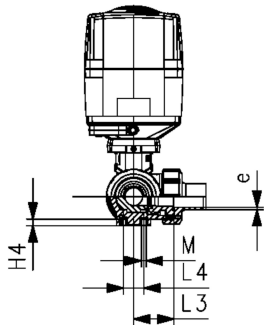

PROGEF Standard 3-Way ball valve type 543 Pro
Horizontal/L-port 24V
With manual emergency override
With butt fusion spigots/IR-Plus SDR11 metric

Model:

- Material: PP-H
- Voltage 24V AC/DC
- Factory set control range 90°<
- Basic position A-C opened, activated position B-C opened, see flow scheme
- Other positions possible by adjusting the limit switches
- Heating element, position feedback (Open/Close/ Middle)
- Integrated stainless steel mounting inserts

Option:

- Optional accessories: Fail-safe return unit, Monitoring board, Position controller, Profibus DP board

d (mm)	DN (mm)	Size (inch)	PN (bar)	kv-value (Δp=1 bar) (l/min)	EA	EPDM Code	SP	Weight (kg)
20	15	½	10	75	EA25	199 168 243	1	2.048
25	20	¾	10	150	EA25	199 168 244	1	2.142
32	25	1	10	280	EA25	199 168 245	1	2.676
40	32	1 ¼	10	480	EA25	199 168 246	1	2.948
50	40	1 ½	10	620	EA25	199 168 247	1	2.885
63	50	2	10	1230	EA25	199 168 248	1	3.833

d (mm)	FKM Code	SP	Weight (kg)
20	199 168 253	1	2.048
25	199 168 254	1	2.142
32	199 168 255	1	2.272
40	199 168 256	1	2.562
50	199 168 257	1	2.885
63	199 168 258	1	3.833

d (mm)	D (mm)	H (mm)	H1 (mm)	H2 (mm)	H3 (mm)	H5 (mm)	H6 (mm)	L (mm)	L1 (mm)	L2 (mm)	L3 (mm)	L4 (mm)	L5 (mm)	L6 (mm)	L7 (mm)
20	50	231	28	64	94	167	8	146	180	72	36	25	97	83	122
25	58	240	32	73	94	167	8	163	180	85	43	25	97	83	122
32	68	240	36	73	94	167	8	178	180	98	49	25	97	83	122
40	84	251	45	84	94	167	9	204	180	118	59	45	97	83	122
50	97	251	51	84	94	167	9	237	180	135	68	45	97	83	122
63	124	273	65	106	94	167	9	296	180	176	88	45	97	83	122

d (mm)	L8 (mm)	M (mm)	e (mm)	closest inch (inch)
20	33	6	1.9	½
25	33	6	2.3	¾
32	33	6	2.9	1
40	33	8	3.7	1 ¼
50	33	8	4.6	1 ½
63	33	8	5.3	2

Data sheet

valid from: 4/3/25

The technical data are not binding. They neither constitute expressly warranted characteristics nor guaranteed properties nor a guaranteed durability. They are subject to modification. Our General Terms of Sale apply.