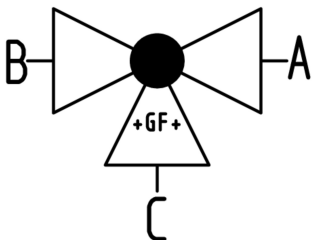

3-Way ball valve type 543 Pro PVC-U
Horizontal/L-port 100-230V
With manual emergency override
With solvent cement spigots metric
With electric actuator EA15

Model:

- Voltage 100-230V, 50-60Hz
- Factory set control range 90°<
- Basic position A-C opened, activated position B-C opened, see flow scheme
- Other positions possible by adjusting the limit switches
- Heating element, position feedback (Open/Close)
- Integrated stainless steel mounting inserts

Option:

- Optional accessories: Fail-safe return unit, Monitoring board, Position controller, Profibus DP board

d (mm)	DN (mm)	Size (inch)	PN (bar)	kv-value (Δp=1 bar) (l/min)	EA	EPDM Code	Weight (kg)	FKM Code	Weight (kg)
16	10	3/8	10	50	EA15	199 197 002	2.128	199 197 012	2.128
20	15	1/2	10	75	EA15	199 197 003	2.137	199 197 013	2.137
25	20	3/4	10	150	EA15	199 197 004	2.271	199 197 014	2.271
32	25	1	10	280	EA15	199 197 005	2.470	199 197 015	2.470
40	32	1 1/4	10	480	EA15	199 197 006	2.891	199 197 016	2.891
50	40	1 1/2	10	620	EA15	199 197 007	3.749	199 197 017	3.385
63	50	2	10	1230	EA15	199 197 008	4.809	199 197 018	4.809

d (mm)	D (mm)	H (mm)	H1 (mm)	H2 (mm)	H3 (mm)	H5 (mm)	H6 (mm)	L (mm)	L1 (mm)	L2 (mm)	L3 (mm)	L4 (mm)	L5 (mm)	L6 (mm)	L7 (mm)
16	50	231	28	64	94	167	8	131	180	194	36	25	97	83	122
20	50	231	28	64	94	167	8	141	180	194	36	25	97	83	122
25	58	240	32	73	94	167	8	165	180	194	43	25	97	83	122
32	68	240	36	73	94	167	8	182	180	194	50	25	97	83	122
40	84	251	45	84	94	167	9	209	180	194	60	45	97	83	122
50	97	251	51	84	94	167	9	242	180	194	69	45	97	83	122
63	124	273	65	106	94	167	9	302	180	194	89	45	97	83	122

d (mm)	L8 (mm)	M	closest inch (inch)
16	33	6	3/8
20	33	6	1/2
25	33	6	3/4
32	33	6	1
40	33	8	1 1/4
50	33	8	1 1/2
63	33	8	2

Data sheet

valid from: 3/25/25

The technical data are not binding. They neither constitute expressly warranted characteristics nor guaranteed properties nor a guaranteed durability. They are subject to modification. Our General Terms of Sale apply.