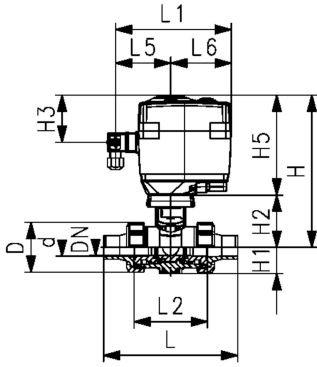

3-Way ball valve type 543 Pro PVC-U
Horizontal/L-port 100-230V
With manual emergency override
With solvent cement spigots metric
With electric actuator EA15

Model:

- Voltage 100-230V, 50-60Hz
- Factory set control range 90°<
- Basic position A-C opened, activated position B-C opened, see flow scheme
- Other positions possible by adjusting the limit switches
- Heating element, position feedback (Open/Close)
- Integrated stainless steel mounting inserts

Option:

- Optional accessories: Fail-safe return unit, Monitoring board, Position controller, Profibus DP board

d (mm)	DN (mm)	Size (inch)	PN (bar)	kv-value (Δp=1 bar) (l/min)	EA	EPDM Code	Weight (kg)	FKM Code	Weight (kg)
16	10	3/8	10	50	EA15	199 197 002	2.128	199 197 012	2.128
20	15	1/2	10	75	EA15	199 197 003	2.137	199 197 013	2.137
25	20	3/4	10	150	EA15	199 197 004	2.271	199 197 014	2.271
32	25	1	10	280	EA15	199 197 005	2.470	199 197 015	2.470
40	32	1 1/4	10	480	EA15	199 197 006	2.891	199 197 016	2.891
50	40	1 1/2	10	620	EA15	199 197 007	3.749	199 197 017	3.385
63	50	2	10	1230	EA15	199 197 008	4.809	199 197 018	4.809

d (mm)	D (mm)	H (mm)	H1 (mm)	H2 (mm)	H3 (mm)	H5 (mm)	H6 (mm)	L (mm)	L1 (mm)	L2 (mm)	L3 (mm)	L4 (mm)	L5 (mm)	L6 (mm)	L7 (mm)
16	50	231	28	64	94	167	8	131	180	194	36	25	97	83	122
20	50	231	28	64	94	167	8	141	180	194	36	25	97	83	122
25	58	240	32	73	94	167	8	165	180	194	43	25	97	83	122
32	68	240	36	73	94	167	8	182	180	194	50	25	97	83	122
40	84	251	45	84	94	167	9	209	180	194	60	45	97	83	122
50	97	251	51	84	94	167	9	242	180	194	69	45	97	83	122
63	124	273	65	106	94	167	9	302	180	194	89	45	97	83	122

d (mm)	L8 (mm)	M	closest inch (inch)
16	33	6	3/8
20	33	6	1/2
25	33	6	3/4
32	33	6	1
40	33	8	1 1/4
50	33	8	1 1/2
63	33	8	2

Data sheet

valid from: 3/25/25

The technical data are not binding. They neither constitute expressly warranted characteristics nor guaranteed properties nor a guaranteed durability. They are subject to modification. Our General Terms of Sale apply.