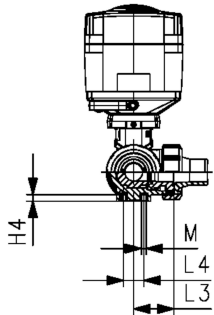

3-Way ball valve type 543 Pro PVC-U
Horizontal/L-port 100-230V
With manual emergency override
With solvent cement spigots metric
With electric actuator EA15

Model:

- Voltage 100-230V, 50-60Hz
- Factory set control range 90°<
- Basic position A-C opened, activated position B-C opened, see flow scheme
- Other positions possible by adjusting the limit switches
- Heating element, position feedback (Open/Close)
- Integrated stainless steel mounting inserts

Option:

- Optional accessories: Fail-safe return unit, Monitoring board, Position controller, Profibus DP board

d (mm)	DN (mm)	Size (inch)	PN (bar)	kv-value (Δp=1 bar) (l/min)	EA	EPDM Code	Weight (kg)	FKM Code	Weight (kg)
16	10	3/8	10	50	EA15	199 197 002	2.128	199 197 012	2.128
20	15	1/2	10	75	EA15	199 197 003	2.137	199 197 013	2.137
25	20	3/4	10	150	EA15	199 197 004	2.271	199 197 014	2.271
32	25	1	10	280	EA15	199 197 005	2.470	199 197 015	2.470
40	32	1 1/4	10	480	EA15	199 197 006	2.891	199 197 016	2.891
50	40	1 1/2	10	620	EA15	199 197 007	3.749	199 197 017	3.385
63	50	2	10	1230	EA15	199 197 008	4.809	199 197 018	4.809

d (mm)	D (mm)	H (mm)	H1 (mm)	H2 (mm)	H3 (mm)	H5 (mm)	H6 (mm)	L (mm)	L1 (mm)	L2 (mm)	L3 (mm)	L4 (mm)	L5 (mm)	L6 (mm)	L7 (mm)
16	50	231	28	64	94	167	8	131	180	194	36	25	97	83	122
20	50	231	28	64	94	167	8	141	180	194	36	25	97	83	122
25	58	240	32	73	94	167	8	165	180	194	43	25	97	83	122
32	68	240	36	73	94	167	8	182	180	194	50	25	97	83	122
40	84	251	45	84	94	167	9	209	180	194	60	45	97	83	122
50	97	251	51	84	94	167	9	242	180	194	69	45	97	83	122
63	124	273	65	106	94	167	9	302	180	194	89	45	97	83	122

d (mm)	L8 (mm)	M	closest inch (inch)
16	33	6	3/8
20	33	6	1/2
25	33	6	3/4
32	33	6	1
40	33	8	1 1/4
50	33	8	1 1/2
63	33	8	2

Data sheet

valid from: 3/25/25

The technical data are not binding. They neither constitute expressly warranted characteristics nor guaranteed properties nor a guaranteed durability. They are subject to modification. Our General Terms of Sale apply.