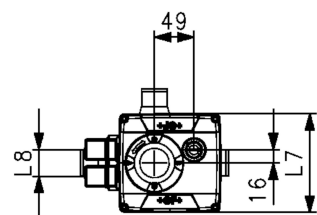

3-Way ball valve type 543 Pro PVC-U
Horizontal/L-port 100-230V
With manual emergency override
With solvent cement spigots metric
With electric actuator EA15

Model:

- Voltage 100-230V, 50-60Hz
- Factory set control range 90°<
- Basic position A-C opened, activated position B-C opened, see flow scheme
- Other positions possible by adjusting the limit switches
- Heating element, position feedback (Open/Close)
- Integrated stainless steel mounting inserts

Option:

- Optional accessories: Fail-safe return unit, Monitoring board, Position controller, Profibus DP board

d (mm)	DN (mm)	Size (inch)	PN (bar)	kv-value (Δp=1 bar) (l/min)	EA	EPDM Code	Weight (kg)	FKM Code	Weight (kg)
16	10	3/8	10	50	EA15	199 197 002	2.128	199 197 012	2.128
20	15	1/2	10	75	EA15	199 197 003	2.137	199 197 013	2.137
25	20	3/4	10	150	EA15	199 197 004	2.271	199 197 014	2.271
32	25	1	10	280	EA15	199 197 005	2.470	199 197 015	2.470
40	32	1 1/4	10	480	EA15	199 197 006	2.891	199 197 016	2.891
50	40	1 1/2	10	620	EA15	199 197 007	3.749	199 197 017	3.385
63	50	2	10	1230	EA15	199 197 008	4.809	199 197 018	4.809

d (mm)	D (mm)	H (mm)	H1 (mm)	H2 (mm)	H3 (mm)	H5 (mm)	H6 (mm)	L (mm)	L1 (mm)	L2 (mm)	L3 (mm)	L4 (mm)	L5 (mm)	L6 (mm)	L7 (mm)
16	50	231	28	64	94	167	8	131	180	194	36	25	97	83	122
20	50	231	28	64	94	167	8	141	180	194	36	25	97	83	122
25	58	240	32	73	94	167	8	165	180	194	43	25	97	83	122
32	68	240	36	73	94	167	8	182	180	194	50	25	97	83	122
40	84	251	45	84	94	167	9	209	180	194	60	45	97	83	122
50	97	251	51	84	94	167	9	242	180	194	69	45	97	83	122
63	124	273	65	106	94	167	9	302	180	194	89	45	97	83	122

d (mm)	L8 (mm)	M	closest inch (inch)
16	33	6	3/8
20	33	6	1/2
25	33	6	3/4
32	33	6	1
40	33	8	1 1/4
50	33	8	1 1/2
63	33	8	2

Data sheet

valid from: 3/25/25

The technical data are not binding. They neither constitute expressly warranted characteristics nor guaranteed properties nor a guaranteed durability. They are subject to modification. Our General Terms of Sale apply.