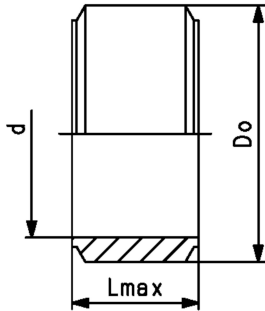

## ELGEF Plus Electrofusion coupler PE100 d710-1200mm / SDR26

- 6 bar water
- Only for water applications
- 4mm pin connectors

d (mm)	DN (mm)	PN (bar)	Code	Weight (kg)	Do (mm)	Lmax (mm)	SDR pipe
900	900	6	<b>753 911 952</b>	57.580	1009	400	9-26
1000	1000	6	<b>753 911 953</b>	79.270	1121	440	9-26
1200	1200	6	<b>753 911 954</b>	125.700	1345	480	9-26