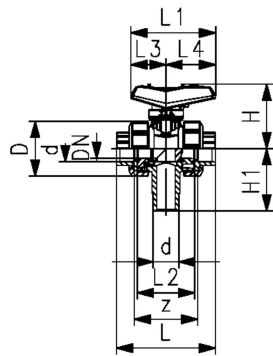

**3-Way ball valve type 543 Pro PVC-U**  
**Vertical/L-port**  
**With solvent cement sockets ASTM**

**Model:**

- Lockable lever standard (DN10-DN50)
- For easy installation and removal
- Ball seats PTFE
- Vertical inlet solvent cement spigot metric
- Angle of operation 360° without turn limiter
- Easy installation and removal using union on third outlet
- Electric actuator available separately
- Turn limiter 90° enclosed, in different positions usable as a clip-on ring
- Integrated stainless steel mounting inserts
- Delivery status A-C opened, see flow scheme
- Z-dimension, valve end and union nut are compatible with type 543 (1st Generation)

**Mode of action:**

- For interconnection of two inputs

**Option:**

- Interface-module with position feedback sensor, incl. LED feedback (DN10-50)
- Manual spring return lever ("Dead man") (DN10-25)
- Pneumatic or electric actuators from GF
- Individual configuration of the valve possible

DN	Size	PN	Cv-value	EPDM	SP	FKM	SP
(mm)	(inch)	(bar)	(l/min)	Code	weight	Code	weight
					(kg)		(kg)
10	3/8	10	49	161 543 661	1	161 543 671	1
15	1/2	10	77	161 543 662	1	161 543 672	1
20	3/4	10	146	161 543 663	1	161 543 673	1
25	1	10	260	161 543 664	1	161 543 674	1
32	1 1/4	10	437	161 543 665	1	161 543 675	1
40	1 1/2	10	667	161 543 666	1	161 543 676	1
50	2	10	1293	161 543 667	1	161 543 677	1

D	H	H1	L	L1	L2	L3	L4	z
(mm)	(mm)	(mm)	(mm)	(mm)	(mm)	(mm)	(mm)	(mm)
50	61	62	106	82	56	32	45	67
50	61	62	105	82	56	32	45	61
58	74	72	121	106	66	39	58	70
68	80	77	133	106	71	39	58	76
84	95	87	152	131	85	54	74	90
97	102	97	165	131	89	54	74	94
124	117	112	183	152	101	66	87	107