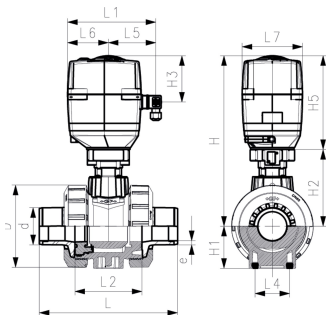

PROGEF Standard Ball valve type 180
100-230V
With manual emergency override
With butt fusion spigots PP-H SDR11 ISO

Model:

- Voltage 100-230V, 50-60Hz
- Factory set control range 90°<
- Basic position A-C opened, activated position B-C opened, see flow scheme
- Integrated stainless steel mounting inserts
- Material: PP-H

Option:

- Other valve and actuator configurations available
- Fail-safe return unit, Monitoring board, Position controller, Profibus DP board

DN65-100

Data sheet

valid from: 4/7/26

d (mm)	DN (mm)	PN (bar)	Cv-value (l/min)	EA	EPDM Code	weight (kg)
20	15	10	185	EA25	199 180 323	2.100
25	20	10	350	EA25	199 180 324	2.200
32	25	10	700	EA25	199 180 325	2.300
40	32	10	1000	EA25	199 180 326	2.600
50	40	10	1600	EA25	199 180 327	2.952
63	50	10	3100	EA25	199 180 328	3.800
75	65	10	5000	EA45	199 180 329	6.200
90	80	10	7000	EA120	199 180 330	7.200
110	100	10	11000	EA120	199 180 331	11.200

d (mm)	D (mm)	H (mm)	H1 (mm)	H2 (mm)	H3 (mm)	H4 (mm)	H5 (mm)	L (mm)	L1 (mm)	L2 (mm)	L3 (mm)	L4 (mm)	L5 (mm)	L6 (mm)	L7 (mm)
20	50	227	27	60	94	12	167	130	180	56	130	25	97	83	122
25	58	231	30	64	94	12	167	143	180	65	150	25	97	83	122
32	68	237	36	70	94	12	167	150	180	71	160	25	97	83	122
40	84	243	44	76	94	15	167	171	180	85	180	45	97	83	122
50	97	249	51	82	94	15	167	190	180	89	200	45	97	83	122
63	124	264	64	97	94	15	167	220	180	101	230	45	97	83	122
75	166	323	85	156	94	15	190	266	180	136	290	70	98	82	122
90	200	335	105	168	94	15	190	264	180	141	310	70	98	82	122
110	238	342	123	175	94	22	190	301	180	164	350	120	98	82	122

d (mm)	e (mm)	M	closest inch (inch)
20	1.9	M6	½
25	2.3	M6	¾
32	2.9	M6	1
40	3.7	M8	1 ¼
50	4.6	M8	1 ½
63	5.8	M8	2
75	6.8	M8	2 ½
90	8.2	M8	3
110	10.0	M12	4

The technical data are not binding. They neither constitute expressly warranted characteristics nor guaranteed properties nor a guaranteed durability. They are subject to modification. Our General Terms of Sale apply.