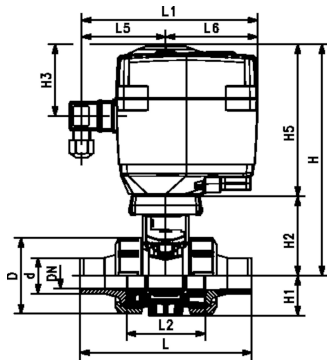

PROGEF Standard Ball valve type 180
100-230V
With manual emergency override
With butt fusion spigots PP-H SDR11 ISO

Model:

- Voltage 100-230V, 50-60Hz
- Factory set control range 90°<
- Basic position A-C opened, activated position B-C opened, see flow scheme
- Integrated stainless steel mounting inserts
- Material: PP-H

Option:

- Other valve and actuator configurations available
- Fail-safe return unit, Monitoring board, Position controller, Profibus DP board

DN65-100

Data sheet

valid from: 4/7/26

d (mm)	DN (mm)	PN (bar)	Cv-value (l/min)	EA	EPDM Code	weight (kg)
20	15	10	185	EA25	199 180 323	2.100
25	20	10	350	EA25	199 180 324	2.200
32	25	10	700	EA25	199 180 325	2.300
40	32	10	1000	EA25	199 180 326	2.600
50	40	10	1600	EA25	199 180 327	2.952
63	50	10	3100	EA25	199 180 328	3.800
75	65	10	5000	EA45	199 180 329	6.200
90	80	10	7000	EA120	199 180 330	7.200
110	100	10	11000	EA120	199 180 331	11.200

d (mm)	D (mm)	H (mm)	H1 (mm)	H2 (mm)	H3 (mm)	H4 (mm)	H5 (mm)	L (mm)	L1 (mm)	L2 (mm)	L3 (mm)	L4 (mm)	L5 (mm)	L6 (mm)	L7 (mm)
20	50	227	27	60	94	12	167	130	180	56	130	25	97	83	122
25	58	231	30	64	94	12	167	143	180	65	150	25	97	83	122
32	68	237	36	70	94	12	167	150	180	71	160	25	97	83	122
40	84	243	44	76	94	15	167	171	180	85	180	45	97	83	122
50	97	249	51	82	94	15	167	190	180	89	200	45	97	83	122
63	124	264	64	97	94	15	167	220	180	101	230	45	97	83	122
75	166	323	85	156	94	15	190	266	180	136	290	70	98	82	122
90	200	335	105	168	94	15	190	264	180	141	310	70	98	82	122
110	238	342	123	175	94	22	190	301	180	164	350	120	98	82	122

d (mm)	e (mm)	M	closest inch (inch)
20	1.9	M6	½
25	2.3	M6	¾
32	2.9	M6	1
40	3.7	M8	1 ¼
50	4.6	M8	1 ½
63	5.8	M8	2
75	6.8	M8	2 ½
90	8.2	M8	3
110	10.0	M12	4

The technical data are not binding. They neither constitute expressly warranted characteristics nor guaranteed properties nor a guaranteed durability. They are subject to modification. Our General Terms of Sale apply.