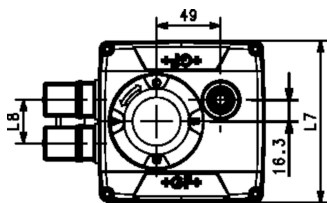

PROGEF Standard Ball valve type 180
100-230V
With manual emergency override
With butt fusion spigots PP-H SDR11 ISO

Model:

- Voltage 100-230V, 50-60Hz
- Factory set control range 90°<
- Basic position A-C opened, activated position B-C opened, see flow scheme
- Integrated stainless steel mounting inserts
- Material: PP-H

Option:

- Other valve and actuator configurations available
- Fail-safe return unit, Monitoring board, Position controller, Profibus DP board

DN65-100

Data sheet

valid from: 4/7/26

d (mm)	DN (mm)	PN (bar)	Cv-value (l/min)	EA	EPDM Code	weight (kg)
20	15	10	185	EA25	199 180 323	2.100
25	20	10	350	EA25	199 180 324	2.200
32	25	10	700	EA25	199 180 325	2.300
40	32	10	1000	EA25	199 180 326	2.600
50	40	10	1600	EA25	199 180 327	2.952
63	50	10	3100	EA25	199 180 328	3.800
75	65	10	5000	EA45	199 180 329	6.200
90	80	10	7000	EA120	199 180 330	7.200
110	100	10	11000	EA120	199 180 331	11.200

d (mm)	D (mm)	H (mm)	H1 (mm)	H2 (mm)	H3 (mm)	H4 (mm)	H5 (mm)	L (mm)	L1 (mm)	L2 (mm)	L3 (mm)	L4 (mm)	L5 (mm)	L6 (mm)	L7 (mm)
20	50	227	27	60	94	12	167	130	180	56	130	25	97	83	122
25	58	231	30	64	94	12	167	143	180	65	150	25	97	83	122
32	68	237	36	70	94	12	167	150	180	71	160	25	97	83	122
40	84	243	44	76	94	15	167	171	180	85	180	45	97	83	122
50	97	249	51	82	94	15	167	190	180	89	200	45	97	83	122
63	124	264	64	97	94	15	167	220	180	101	230	45	97	83	122
75	166	323	85	156	94	15	190	266	180	136	290	70	98	82	122
90	200	335	105	168	94	15	190	264	180	141	310	70	98	82	122
110	238	342	123	175	94	22	190	301	180	164	350	120	98	82	122

d (mm)	e (mm)	M	closest inch (inch)
20	1.9	M6	½
25	2.3	M6	¾
32	2.9	M6	1
40	3.7	M8	1 ¼
50	4.6	M8	1 ½
63	5.8	M8	2
75	6.8	M8	2 ½
90	8.2	M8	3
110	10.0	M12	4

The technical data are not binding. They neither constitute expressly warranted characteristics nor guaranteed properties nor a guaranteed durability. They are subject to modification. Our General Terms of Sale apply.