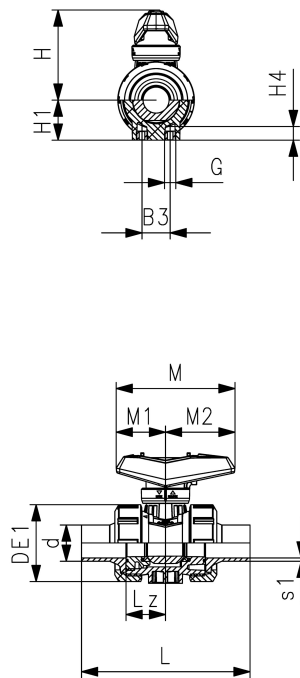

PROGEF Standard Ball Valve type 546 Pro PP-H
With butt fusion spigots IR-Plus SDR11 ISO
Inclusive 2 fusion socket valve ends

Model:

- Lockable lever as standard
- Integrated stainless steel mounting inserts
- Z-dimension, valve end and union nut **are compatible** with type 546 (1st Generation)
- The inclusive 2 fusion socket valve ends are only available up to DN50.

Option:

- Interface module for position feedback sensor with LED (PNP, NPN and NAMUR)
- Manual spring return lever "Dead man" (DN10-25)
- Pneumatic or electric actuators from GF
- Individual configuration of valves possible

d (mm)	DN (mm)	Size (inch)	PN (bar)	kv-value ($\Delta p=1$ bar) (L/min)	EPDM Code	SP	Weight (kg)	FKM Code	SP	Weight (kg)
20	15	½	10	185	167 546 442	1	0.121	167 546 452	1	0.123
25	20	¾	10	350	167 546 443	1	0.183	167 546 453	1	0.185
32	25	1	10	700	167 546 444	1	0.260	167 546 454	1	0.263
40	32	1 ¼	10	1000	167 546 445	1	0.454	167 546 455	1	0.456
50	40	1 ½	10	1600	167 546 446	1	0.633	167 546 456	1	0.642
63	50	2	10	3100	167 546 447	1	1.151	167 546 457	1	1.180
75	65	2 ½	10	5000	167 546 448	1	2.822	167 546 458	1	2.602
90	80	3	10	7000	167 546 449	1	4.717	167 546 459	1	5.500
110	100	4	10	11000	167 546 450	1	6.171	167 546 460	1	8.700

d (mm)	B3 (mm)	DE1 (mm)	G (inch)	H (mm)	H1 (mm)	H4 (mm)	L (mm)	Lz (mm)	M (mm)	M1 (mm)	M2 (mm)	s1 (mm)
20	25	50	M6	60.5	27	12	130	28	82	35	47	1.9
25	25	58	M6	74.0	30	12	143	33	106	44	62	2.3
32	25	68	M6	80.0	36	12	150	36	106	44	62	3.0
40	45	84	M8	95.0	44	15	171	43	131	57	74	3.7
50	45	97	M8	101.5	51	15	191	45	131	57	74	4.6
63	45	124	M8	116.5	64	15	220	51	152	66	86	5.8
75	70	166	M8	169.0	85	15	266	68	270	64	205	8.2
90	70	200	M8	180.0	105	15	264	71	270	64	205	10.0
110	100	238	M12	194.0	123	22	301	82	326	71	255	12.0