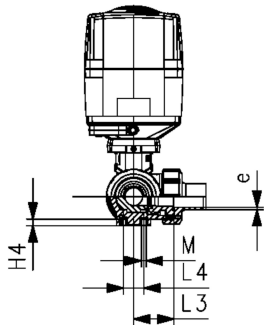

PROGEF Standard 3-Way ball valve type 543 Pro
Horizontal/T-port 24V
With manual emergency override
With butt fusion spigots/IR-Plus SDR11 metric

Model:

- Material: PP-H
- Voltage 24V AC/DC
- Factory set control range 90°<
- Basic position A-B-C opened, activated position B-C opened, see flow scheme
- Other positions possible by adjusting the limit switches
- Heating element, position feedback (Open/Close/ Middle)
- Integrated stainless steel mounting inserts

Option:

- Optional accessories: Fail-safe return unit, Monitoring board, Position controller, Profibus DP board

d (mm)	DN (mm)	Size (inch)	PN (bar)	kv-value (Δp=1 bar) (l/min)	EA	EPDM Code	SP	Weight (kg)
20	15	½	10	200	EA25	199 168 263	1	2.048
25	20	¾	10	470	EA25	199 168 264	1	2.141
32	25	1	10	793	EA25	199 168 265	1	2.268
40	32	1 ¼	10	1290	EA25	199 168 266	1	2.555
50	40	1 ½	10	1910	EA25	199 168 267	1	2.872
63	50	2	10	3100	EA25	199 168 268	1	3.804

d (mm)	FKM Code	SP	Weight (kg)
20	199 168 273	1	2.048
25	199 168 274	1	2.141
32	199 168 275	1	2.268
40	199 168 276	1	2.555
50	199 168 277	1	2.872
63	199 168 278	1	3.804

d (mm)	D (mm)	H (mm)	H1 (mm)	H2 (mm)	H3 (mm)	H5 (mm)	H6 (mm)	L (mm)	L1 (mm)	L2 (mm)	L3 (mm)	L4 (mm)	L5 (mm)	L6 (mm)	L7 (mm)
20	50	231	28	64	94	167	8	146	180	72	36	25	97	83	122
25	58	240	32	73	94	167	8	163	180	85	43	25	97	83	122
32	68	240	36	73	94	167	8	178	180	98	49	25	97	83	122
40	84	251	45	84	94	167	9	204	180	118	59	45	97	83	122
50	97	251	51	84	94	167	9	237	180	135	68	45	97	83	122
63	124	273	65	106	94	167	9	296	180	176	88	45	97	83	122

d (mm)	L8 (mm)	M	closest inch (inch)
20	33	6	½
25	33	6	¾
32	33	6	1
40	33	8	1 ¼
50	33	8	1 ½
63	33	8	2

Data sheet

valid from: 3/29/26

The technical data are not binding. They neither constitute expressly warranted characteristics nor guaranteed properties nor a guaranteed durability. They are subject to modification. Our General Terms of Sale apply.