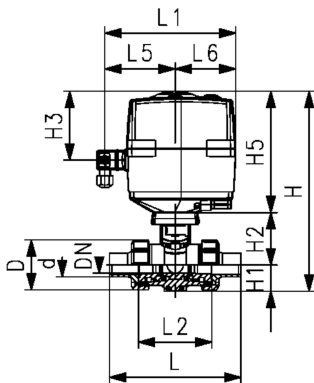

PROGEF Standard 3-Way ball valve type 543 Pro
Horizontal/T-port 24V
With manual emergency override
With butt fusion spigots/IR-Plus SDR11 metric

Model:

- Material: PP-H
- Voltage 24V AC/DC
- Factory set control range 90°<
- Basic position A-B-C opened, activated position B-C opened, see flow scheme
- Other positions possible by adjusting the limit switches
- Heating element, position feedback (Open/Close/ Middle)
- Integrated stainless steel mounting inserts

Option:

- Optional accessories: Fail-safe return unit, Monitoring board, Position controller, Profibus DP board

d (mm)	DN (mm)	Size (inch)	PN (bar)	kv-value (Δp=1 bar) (l/min)	EA	EPDM Code	SP	Weight (kg)
20	15	½	10	200	EA25	199 168 263	1	2.048
25	20	¾	10	470	EA25	199 168 264	1	2.141
32	25	1	10	793	EA25	199 168 265	1	2.268
40	32	1 ¼	10	1290	EA25	199 168 266	1	2.555
50	40	1 ½	10	1910	EA25	199 168 267	1	2.872
63	50	2	10	3100	EA25	199 168 268	1	3.804

d (mm)	FKM Code	SP	Weight (kg)
20	199 168 273	1	2.048
25	199 168 274	1	2.141
32	199 168 275	1	2.268
40	199 168 276	1	2.555
50	199 168 277	1	2.872
63	199 168 278	1	3.804

d (mm)	D (mm)	H (mm)	H1 (mm)	H2 (mm)	H3 (mm)	H5 (mm)	H6 (mm)	L (mm)	L1 (mm)	L2 (mm)	L3 (mm)	L4 (mm)	L5 (mm)	L6 (mm)	L7 (mm)
20	50	231	28	64	94	167	8	146	180	72	36	25	97	83	122
25	58	240	32	73	94	167	8	163	180	85	43	25	97	83	122
32	68	240	36	73	94	167	8	178	180	98	49	25	97	83	122
40	84	251	45	84	94	167	9	204	180	118	59	45	97	83	122
50	97	251	51	84	94	167	9	237	180	135	68	45	97	83	122
63	124	273	65	106	94	167	9	296	180	176	88	45	97	83	122

d (mm)	L8 (mm)	M	closest inch (inch)
20	33	6	½
25	33	6	¾
32	33	6	1
40	33	8	1 ¼
50	33	8	1 ½
63	33	8	2

Data sheet

valid from: 3/29/26

The technical data are not binding. They neither constitute expressly warranted characteristics nor guaranteed properties nor a guaranteed durability. They are subject to modification. Our General Terms of Sale apply.