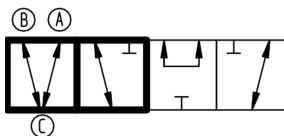

PROGEF Standard 3-Way ball valve type 543 Pro
Horizontal/T-port 24V
With manual emergency override
With butt fusion spigots/IR-Plus SDR11 metric

Model:

- Material: PP-H
- Voltage 24V AC/DC
- Factory set control range 90°<
- Basic position A-B-C opened, activated position B-C opened, see flow scheme
- Other positions possible by adjusting the limit switches
- Heating element, position feedback (Open/Close/ Middle)
- Integrated stainless steel mounting inserts

Option:

- Optional accessories: Fail-safe return unit, Monitoring board, Position controller, Profibus DP board

d (mm)	DN (mm)	Size (inch)	PN (bar)	kv-value (Δp=1 bar) (l/min)	EA	EPDM Code	SP	Weight (kg)
20	15	½	10	200	EA25	199 168 263	1	2.048
25	20	¾	10	470	EA25	199 168 264	1	2.141
32	25	1	10	793	EA25	199 168 265	1	2.268
40	32	1 ¼	10	1290	EA25	199 168 266	1	2.555
50	40	1 ½	10	1910	EA25	199 168 267	1	2.872
63	50	2	10	3100	EA25	199 168 268	1	3.804

d (mm)	FKM Code	SP	Weight (kg)
20	199 168 273	1	2.048
25	199 168 274	1	2.141
32	199 168 275	1	2.268
40	199 168 276	1	2.555
50	199 168 277	1	2.872
63	199 168 278	1	3.804

d (mm)	D (mm)	H (mm)	H1 (mm)	H2 (mm)	H3 (mm)	H5 (mm)	H6 (mm)	L (mm)	L1 (mm)	L2 (mm)	L3 (mm)	L4 (mm)	L5 (mm)	L6 (mm)	L7 (mm)
20	50	231	28	64	94	167	8	146	180	72	36	25	97	83	122
25	58	240	32	73	94	167	8	163	180	85	43	25	97	83	122
32	68	240	36	73	94	167	8	178	180	98	49	25	97	83	122
40	84	251	45	84	94	167	9	204	180	118	59	45	97	83	122
50	97	251	51	84	94	167	9	237	180	135	68	45	97	83	122
63	124	273	65	106	94	167	9	296	180	176	88	45	97	83	122

d (mm)	L8 (mm)	M	closest inch (inch)
20	33	6	½
25	33	6	¾
32	33	6	1
40	33	8	1 ¼
50	33	8	1 ½
63	33	8	2

Data sheet

valid from: 3/29/26

The technical data are not binding. They neither constitute expressly warranted characteristics nor guaranteed properties nor a guaranteed durability. They are subject to modification. Our General Terms of Sale apply.