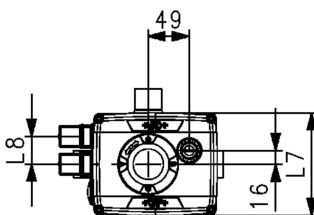

PROGEF Standard 3-Way ball valve type 543 Pro
Horizontal/T-port 24V
With manual emergency override
With butt fusion spigots/IR-Plus SDR11 metric

Model:

- Material: PP-H
- Voltage 24V AC/DC
- Factory set control range 90°<
- Basic position A-B-C opened, activated position B-C opened, see flow scheme
- Other positions possible by adjusting the limit switches
- Heating element, position feedback (Open/Close/ Middle)
- Integrated stainless steel mounting inserts

Option:

- Optional accessories: Fail-safe return unit, Monitoring board, Position controller, Profibus DP board

d (mm)	DN (mm)	Size (inch)	PN (bar)	kv-value (Δp=1 bar) (l/min)	EA	EPDM Code	SP	Weight (kg)
20	15	½	10	200	EA25	199 168 263	1	2.048
25	20	¾	10	470	EA25	199 168 264	1	2.141
32	25	1	10	793	EA25	199 168 265	1	2.268
40	32	1 ¼	10	1290	EA25	199 168 266	1	2.555
50	40	1 ½	10	1910	EA25	199 168 267	1	2.872
63	50	2	10	3100	EA25	199 168 268	1	3.804

d (mm)	FKM Code	SP	Weight (kg)
20	199 168 273	1	2.048
25	199 168 274	1	2.141
32	199 168 275	1	2.268
40	199 168 276	1	2.555
50	199 168 277	1	2.872
63	199 168 278	1	3.804

d (mm)	D (mm)	H (mm)	H1 (mm)	H2 (mm)	H3 (mm)	H5 (mm)	H6 (mm)	L (mm)	L1 (mm)	L2 (mm)	L3 (mm)	L4 (mm)	L5 (mm)	L6 (mm)	L7 (mm)
20	50	231	28	64	94	167	8	146	180	72	36	25	97	83	122
25	58	240	32	73	94	167	8	163	180	85	43	25	97	83	122
32	68	240	36	73	94	167	8	178	180	98	49	25	97	83	122
40	84	251	45	84	94	167	9	204	180	118	59	45	97	83	122
50	97	251	51	84	94	167	9	237	180	135	68	45	97	83	122
63	124	273	65	106	94	167	9	296	180	176	88	45	97	83	122

d (mm)	L8 (mm)	M	closest inch (inch)
20	33	6	½
25	33	6	¾
32	33	6	1
40	33	8	1 ¼
50	33	8	1 ½
63	33	8	2

Data sheet

valid from: 3/29/26

The technical data are not binding. They neither constitute expressly warranted characteristics nor guaranteed properties nor a guaranteed durability. They are subject to modification. Our General Terms of Sale apply.